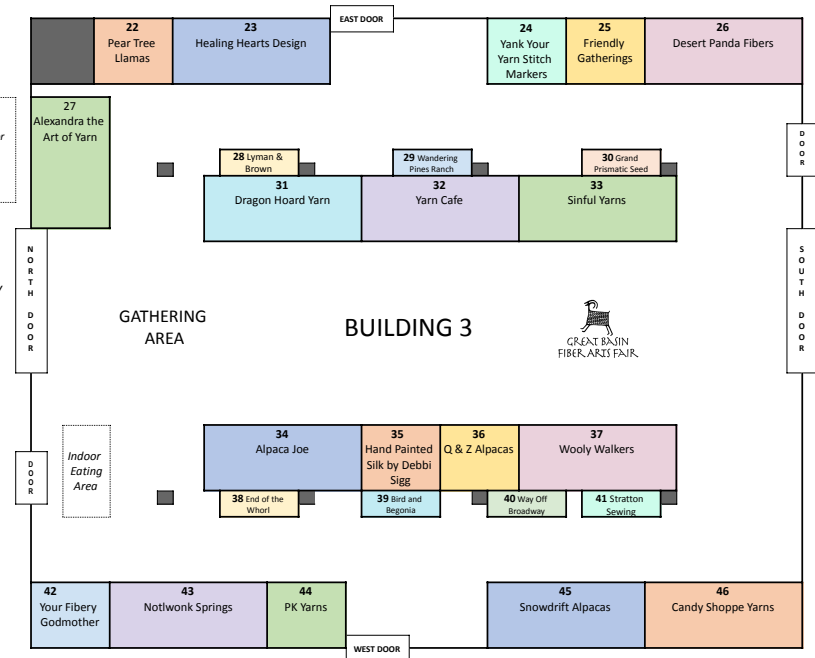

2022 VENDORS (by booth space)

1 The One String	22 Pear Tree LLamas
2 Mountain Candi	23 Healing Heart Design
3 Judy's Novelty Wool	24 Yank Your Yarn Stitch Markers
4 Inner Yarn Zen	25 Friendly Gatherings Fiber Arts
5 Corn Creek	26 Desert Panda Fiber Arts
6 Across Generations	27 Alexandra The Art of Yarn
7 Yarning Apart	28 Lyman & Brown Leather Goods
8 llamalovejoy	29 Wandering Pines Ranch
9 Yarn Nouveau	30 Grand Prismatic Seed
10 Snickle and Mr B	31 Dragon Hoard Yarn
11 Cerulean Orchid	32 Yarn Cafe
12 Jodie McDougall Studios	33 Sinful Yarns
13 The Fiber Addict, LLC	34 Alpaca Joe
14 Nelson Woolworks	35 Original Hand Painted Silk by Debbi Sigg
15 Dizzy Alpaca Fibers	36 Q and Z Alpacas
16 @ Designs	37 Wooly Walkers
17 Wasatch Watercolours	38 End of the Whorl
18 Ecologic Arts LLC	39 Bird and Begonia
19 Yarnaceous Fiber	40 Way Off Broadway Farm and Fiber
20 Snake Creek Pottery & Fiber	41 Stratton Sewing
21 Greenwood Fiberworks	42 Your Fibery Godmother
	43 Notwolk Springs
	44 PK Yarn
	45 Snowdrift Alpacas and Copper Creek Pottery
	46 Candy Shoppe Yarns